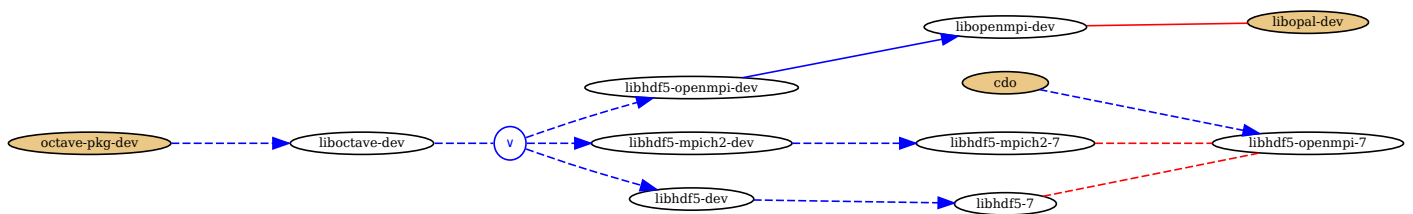

Upgrade issues

Graph of new conflicts

Explanations of conflicts

Weight: 94

Problematic packages: octave-pkg-dev | syrrhes

Weight: 81

Problematic packages: cdo | octave-pkg-dev

Similar to linux-sound-base: oss4-base oss4-dkms oss4-gtk