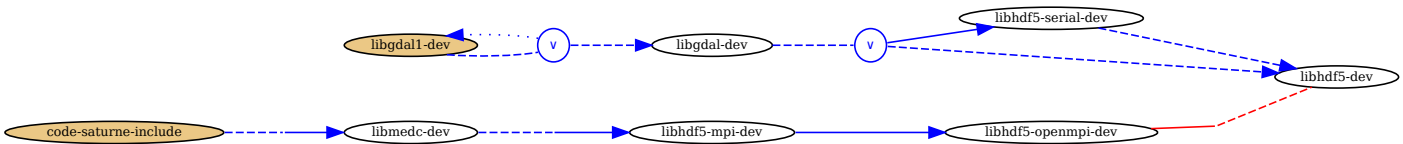

Weight: 187

Problematic packages: syrthes | udav

Weight: 45

Problematic packages: zabbix-proxy-mysql

Similar to code-saturne-include: code-saturne

Weight: 94

Problematic packages: code-saturne-include

Similar to code-saturne-include: code-saturne