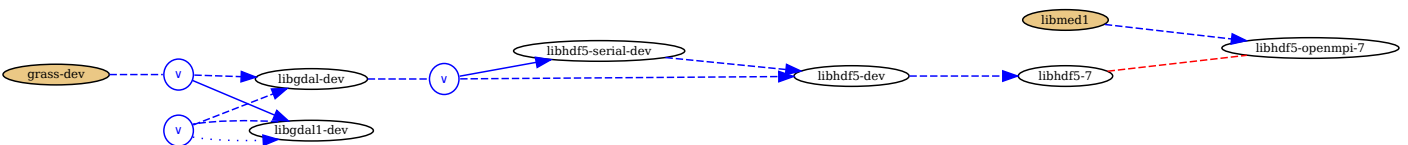

Similar to grass-dev: libqgis-dev

Similar to libhdf5-openmpi-dev: petsc-dev dolfin-bin dolfin-dev libhdf5-mpi-dev dolfin-doc python-dolfin

Weight: 112

Problematic packages: grass-dev | libgdal1-dev | libhdf5-serial-dev