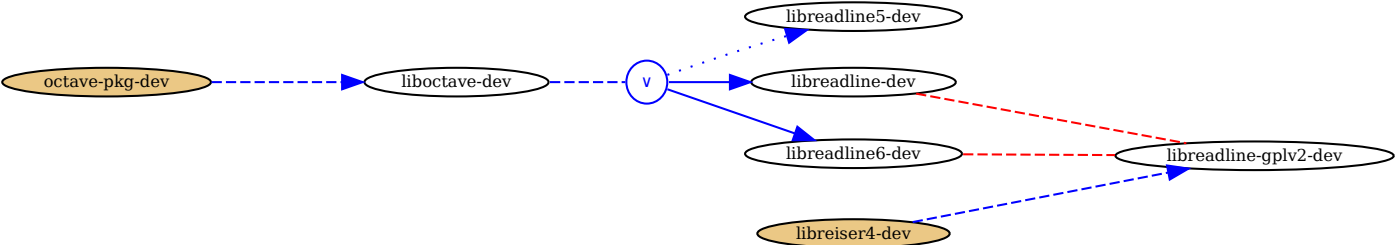

Weight: 40

Problematic packages: libcegui-mk2-dev | libreadline-dev | libreiser4-dev