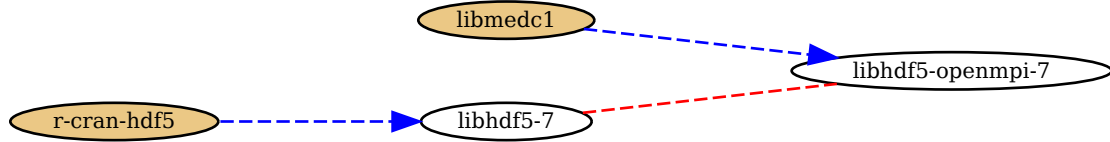

Similar to libmedc1: libmedc-dev libmedimport0 code-saturne code-saturne-bin libmedimport-dev libmed-tools

Weight: 126

Problematic packages: libmedc1 | r-cran-hdf5

Weight: 187

Problematic packages: r-cran-hdf5 | syrthes