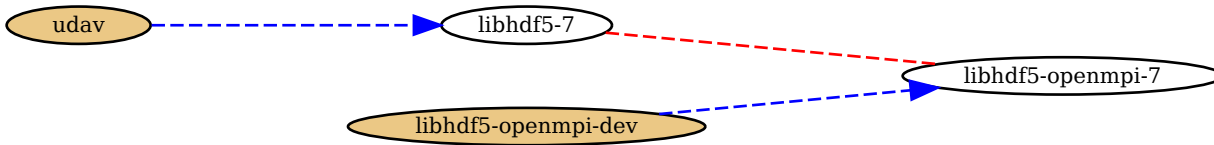

Similar to libhdf5-openmpi-dev: petsc-dev dolfin-bin dolfin-dev libhdf5-mpi-dev dolfin-doc python-dolfin

Weight: 215

Problematic packages: libhdf5-openmpi-dev | udav