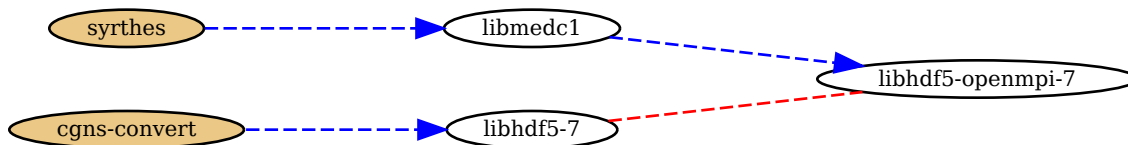

Weight: 37

Problematic packages: cgns-convert | syrthes

Similar to code-saturne-include: code-saturne

Weight: 37

Problematic packages: cgns-convert | code-saturne-include | libmedc1

Similar to libhdf5-openmpi-dev: petsc-dev dolfin-bin dolfin-dev libhdf5-mpi-dev dolfin-doc python-dolfin