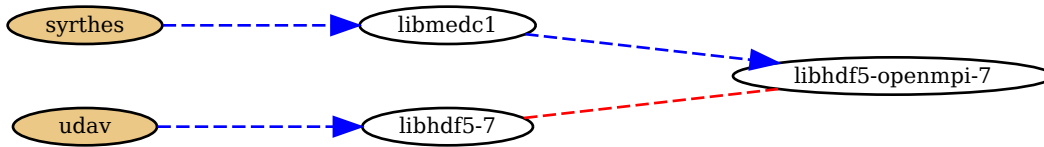

Weight: 104

Problematic packages: postgresql-server-dev-all

Similar to libmedc1: libmedc-dev libmedimport0 code-saturne code-saturne-bin libmedimport-dev libmed-tools

Weight: 126

Problematic packages: libmedc1 | udav