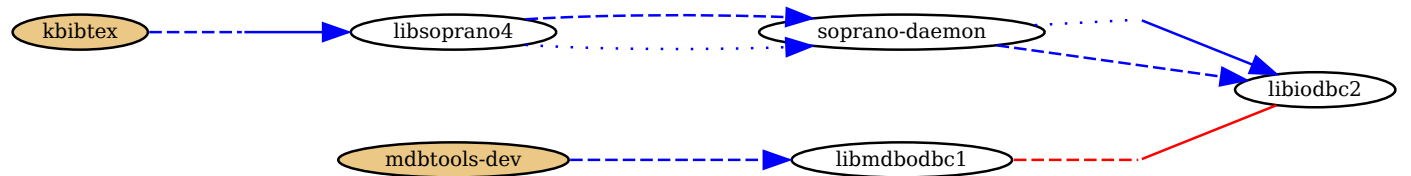

Weight: 44

Problematic packages: kdbg | mdbtools-dev