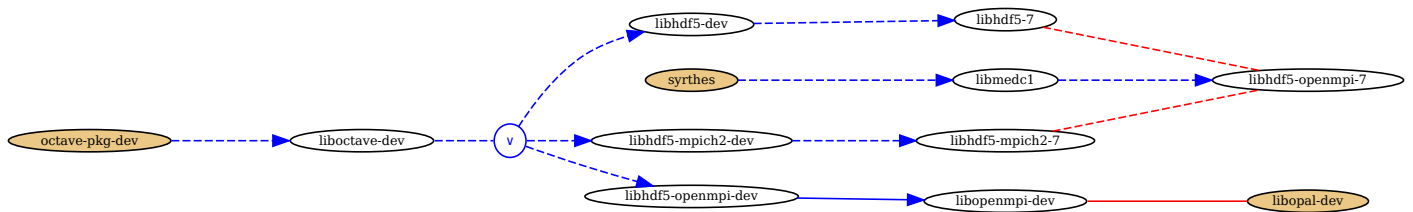

Upgrade issues

Graph of new conflicts

Explanations of conflicts

Weight: 94

Problematic packages: octave-pkg-dev | syrrhes

Weight: 81

Problematic packages: cdo | octave-pkg-dev

Similar to linux-sound-base: oss4-base oss4-dkms oss4-gtk