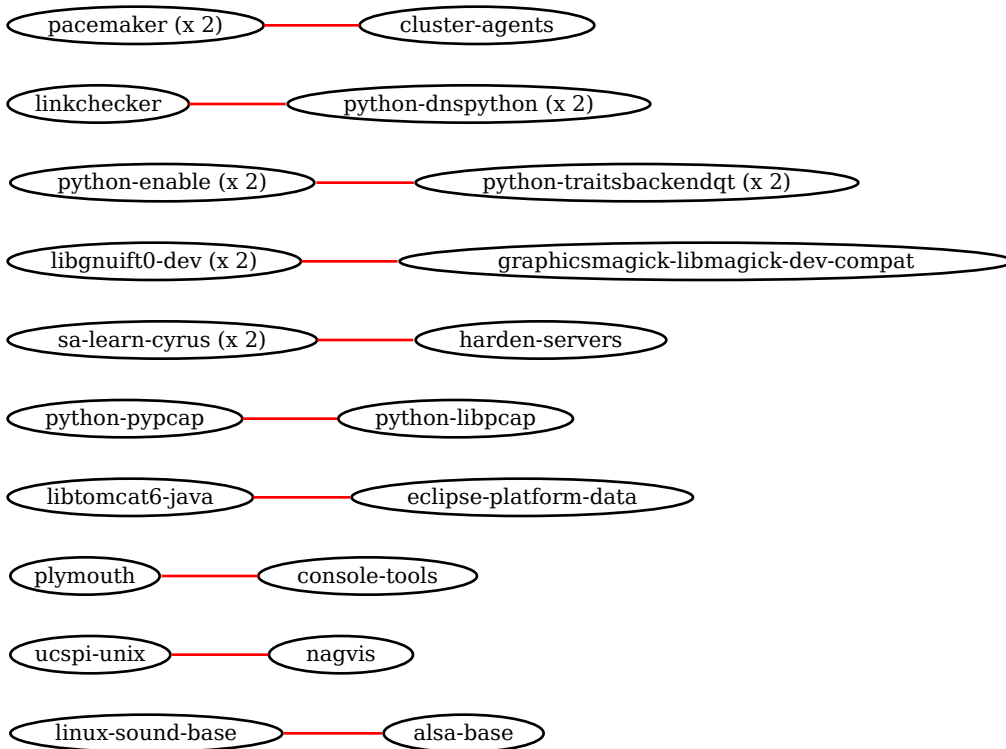

Upgrade issues

Graph of new conflicts

Explanations of conflicts

Weight: 94

Problematic packages: octave-pkg-dev | syrrhes

Weight: 81

Problematic packages: cdo | octave-pkg-dev

Similar to linux-sound-base: oss4-base oss4-dkms oss4-gtk