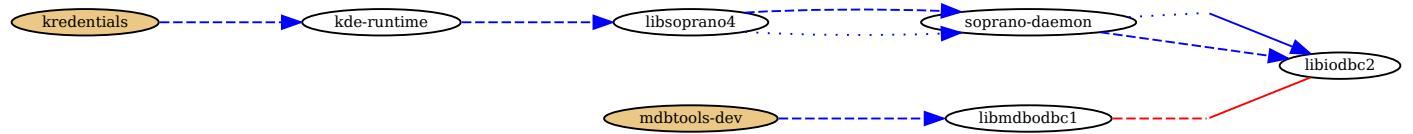

Weight: 44

Problematic packages: kredentials | mdbtools-dev

Similar to texlive-binaries: texlive-lang-latvian texpower advi-examples dvipng liblatex-table-perl muttprint texlive-omega sisu-complete texlive-lang-hebrew liblatex-driver-perl texlive-font-utils asymptote texlive-fonts-recommended jtex-base latexmk gnumed-client mfrtrace texlive-lang-swedish texlive-lang-african fragmaster texlive-metapost hevea mathpartir catdvi chaksem dblatex cjk-latex latex-beamer texlive-lang-latin texlive-science xmltex texlive-lang-french libtioga-ruby biblatex ipe musixtex texlive-luatex maxima-emacs dvisvga cm-super-minimal sisu-pdf pgf jlatex209-base pmx texlive-lang-danish texlive-latex-base mediawiki-math tomboy-latex tetex-brev linuxdoc-tools-latex texlive-lang-tibetan texlive-xetex lhs2tex rubber texlive-latex-recommended texlive-lang-polish ptex-base texlive-lang-spanish python-plastex texlive-generic-extra dvi2ps glosstex texlive-bibtex-extra fig2ps texlive gosa-dev m-tx mathtex alqalam latex-cjk-korean libtioga-ruby1.8 texlive-lang-armenian texlive-lang-arabic latex2html docbook-utils xfonts-tipa epix latex209-base texlive-lang-cyrillic multex-base texlive-pictures texmacs texlive-lang-mongolian advi latex-sanskrit therion-viewer dvipsk-ja texlive-lang-croatian whizzytex tipa cweb-latex pdfjam texlive-latex3 context texlive-latex-extra texlive-lang-dutch rcs-latex jbibtex-base prosper latex-xcolor biblatex-dw texlive-publishers latex209-bin lilypond-data gnumed-client-de acl2-infix sgml2x tioga pyxplot kile tex4ht-common dvifb latex-cjk-all dvilx logidee-tools texlive-lang-finnish songwrite cm-super-x11 frescobaldi disc-cover purifyeps lilypond texlive-lang-greek texlive-base cdcover texlive-pstricks texlive-math-extra texlive-lang-all bibtex2html texlive-lang-vietnamese texlive-lang-portuguese texlive-full therion pyxplot-doc texlive-humanities thailatex ptex-bin texlive-lang-german texlive-lang-indic texlive-plain-extra texlive-lang-hungarian mpost texlive-games texlive-lang-norwegian gedit-latex-plugin axiom-tex gregoriotex cadabra tk-brief translate-docformat latex-cjk-chinese latex2rtf feynmf xdvik-ja texlive-lang-czechslovak abntex texlive-formats-extra latex-cjk-thai texlive-lang-italian texlive-music latex-cjk-common tex4ht texlive-extra-utils texlive-fonts-extra latex-cjk-japanese texlive-lang-other jadetex texlive-lang-lithuanian texlive-generic-recommended cm-super

Weight: 15

Problematic packages: texlive-binaries