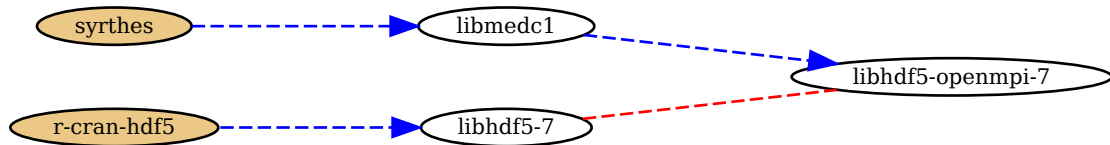

Similar to libmedc1: libmedc-dev libmedimport0 code-saturne code-saturne-bin libmedimport-dev libmed-tools

Weight: 126

Problematic packages: libmedc1 | r-cran-hdf5

Weight: 187

Problematic packages: r-cran-hdf5 | syrthes