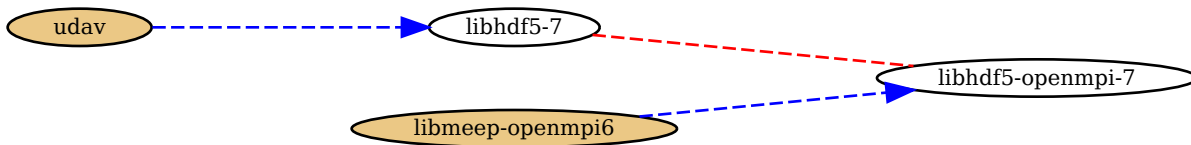

Weight: 27

Problematic packages: libprojectm-qt-dev | libqt4-opengl-dev

Weight: 782

Problematic packages: iceape | iceape-browser | xul-ext-webdeveloper

Similar to libmeep-openmpi6: libmeep-openmpi-dev meep-openmpi