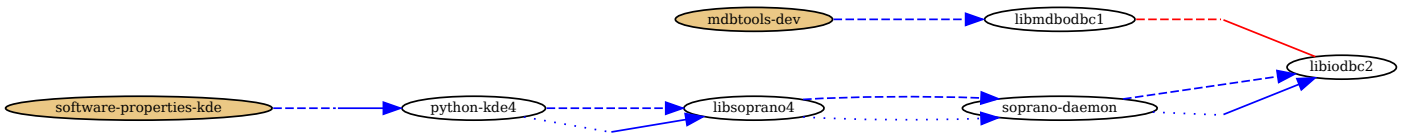

Weight: 44

Problematic packages: mdbtools-dev | software-properties-kde