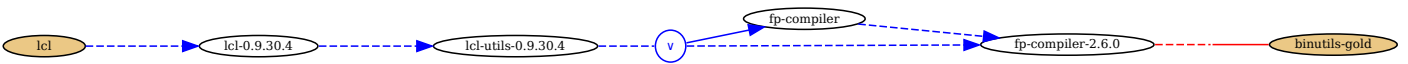

Weight: 347

Problematic packages: fp-compiler | lcl