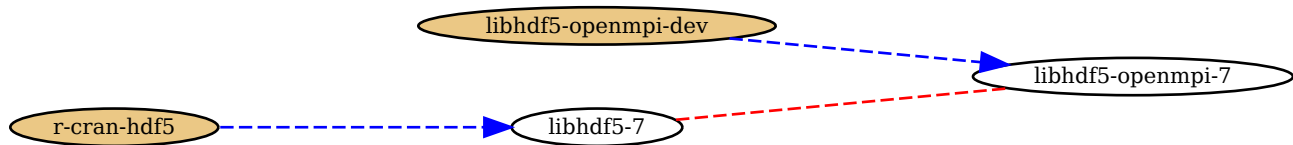

Similar to code-saturne-include: code-saturne

Weight: 144

Problematic packages: code-saturne-include | libmedc1 | r-cran-hdf5