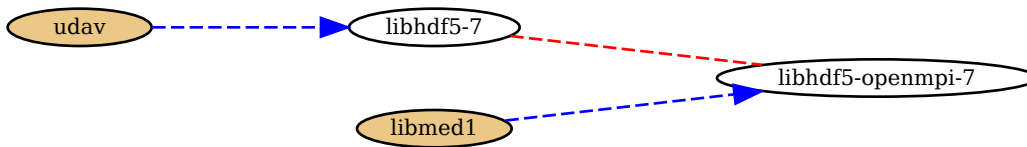

Similar to libmed1: libmed-dev libmedimport0 libmedimport-dev libmed-tools

Weight: 121

Problematic packages: libmed1 | udav

Weight: 6

Problematic packages: libgnuift0-dev