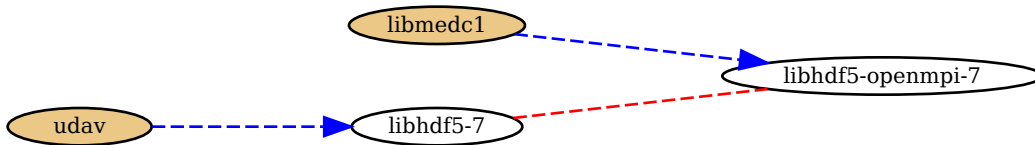

Similar to libmedc1: libmedc-dev libmedimport0 code-saturne code-saturne-bin libmedimport-dev libmed-tools

Weight: 126

Problematic packages: libmedc1 | udav