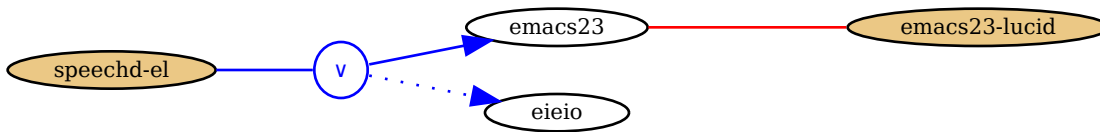

Weight: 21

Problematic packages: eieio

Weight: 1478

Problematic packages: php-apc

Similar to libgpod4-nogtk: libgpod-nogtk-dev

Weight: 348

Problematic packages: guayadeque