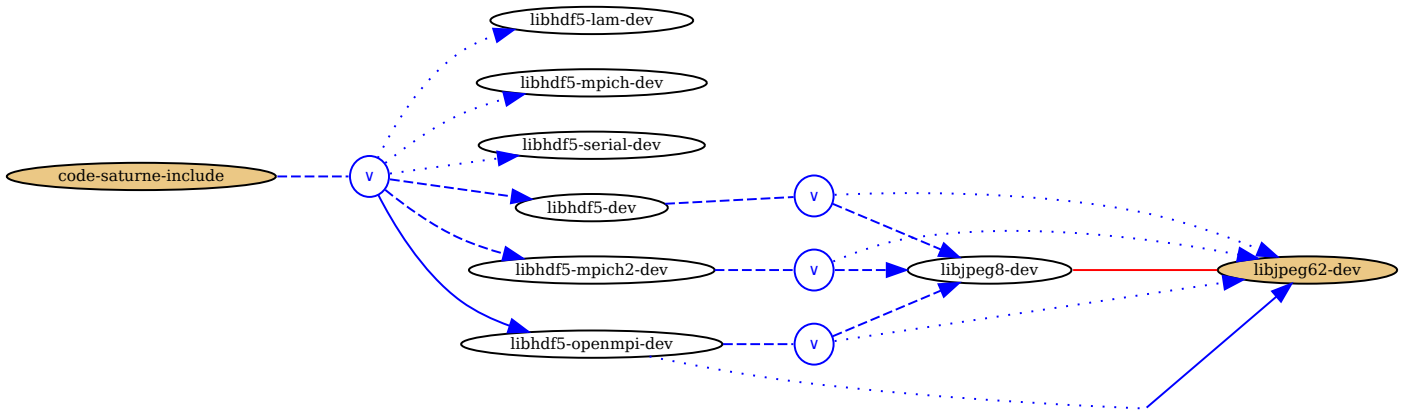

Similar to libhdf4-alt-dev: libqgis-dev libmapnik-dev libblas-dev libgdal1-dev

Weight: 589

Problematic packages: libhdf4-alt-dev | libjpeg62-dev