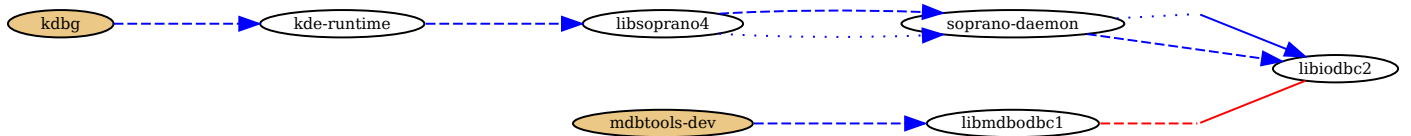

Weight: 18

Problematic packages: koffice-l10n-ca | mdbtools-dev

Weight: 44

Problematic packages: kde-config-gtk-style | libkio5 | mdbtools-dev

Weight: 44

Problematic packages: licq-plugin-kde | mdbtools-dev