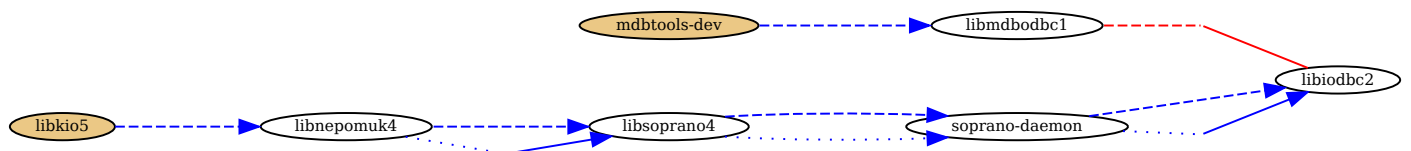

Similar to libkio5: plasma-widget-yawp-dbg kcolorchooser kdesdk-misc kdevelop-php-docs blinken kde-config-touchpad kdevelop kmousetool ktorrent kalgebra konqueror klipper kchmviewer mplayerthumbs libsmokeutils3 kjots ksshaskpass cantor libplasmagenericshell4 network-manager-kde kbattleship libkabc4 choqok kdesdk-dbg libplasma3 krusader-dbg libkdegames-dev kmidimon klettres quassel-kde4 plasma-widget-translatoid libakonadi-ruby konq-plugins ktorrent-dbg libkmediaplayer4 kiriki libktnef4 plasma-widgets-workspace kvirc-dbg konversation-dbg libkiten-dev kdm-gdmcompat plasma-netbook libokular-ruby1.8 eqonomize kdenetwork-dbg libsmokeplasma3 kspread kdepimlibs-kio-plugins lokalize qtcure korganizer parley kdoctools