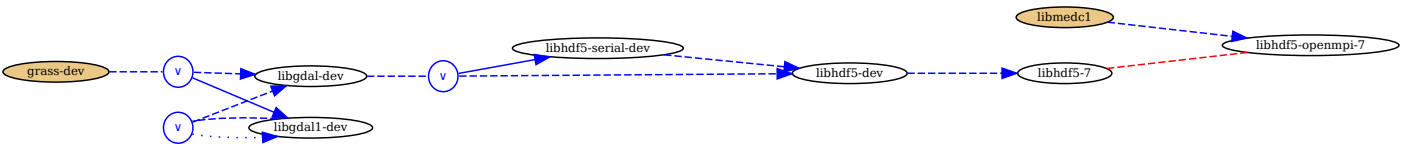

Weight: 6

Problematic packages: libgnuift0-dev

Similar to grass-dev: libqgis-dev

Weight: 104

Problematic packages: grass-dev | libgdal1-dev

Similar to grass-dev: libqgis-dev

Similar to libmedc1: libmedc-dev libmedimport0 code-saturne code-saturne-bin libmedimport-dev libmed-tools