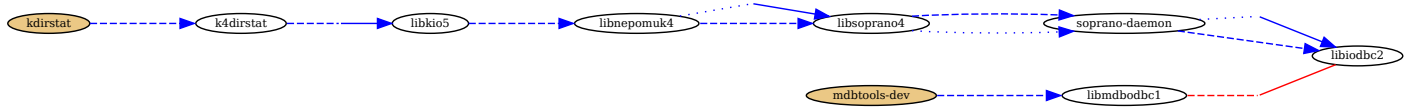

Weight: 44

Problematic packages: kdbg | mdbtools-dev

Weight: 44

Problematic packages: kbibtex | mdbtools-dev

Weight: 35

Problematic packages: kdepim-runtime-dbg | mdbtools-dev

Weight: 29

Problematic packages: koffice-l10n-engb | mdbtools-dev