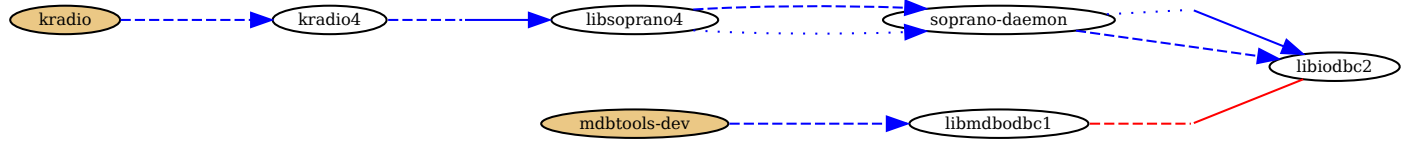

Weight: 44

Problematic packages: kradio | mdbtools-dev