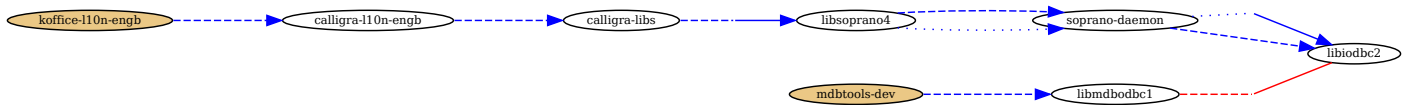

Weight: 44

Problematic packages: kdbg | mdbtools-dev

Weight: 44

Problematic packages: kbibtex | mdbtools-dev

Weight: 35

Problematic packages: kdepim-runtime-dbg | mdbtools-dev

Weight: 29

Problematic packages: koffice-l10n-engb | mdbtools-dev