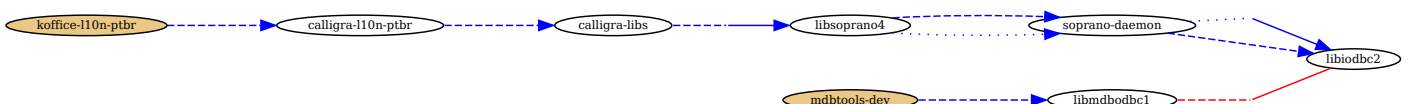

Weight: 44

Problematic packages: mdbtools-dev