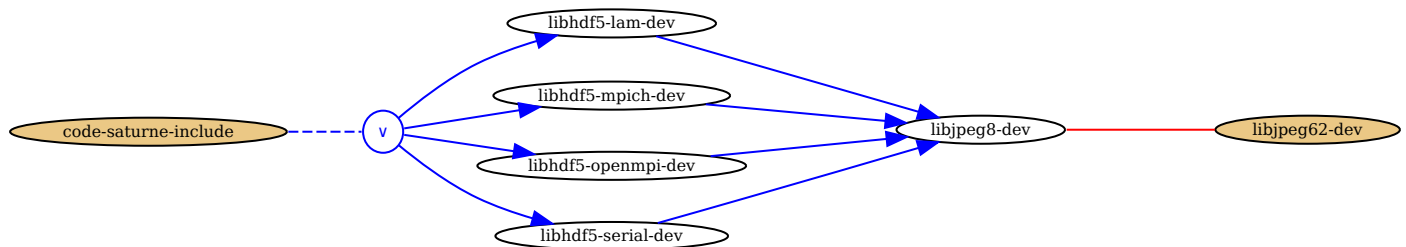

**Weight:** 2604

**Problematic packages:** libgtk-3-0

**Weight:** 122

**Problematic packages:** gnome-pie | libgtk-3-0

**Similar to code-saturne-include:** code-saturne

**Weight:** 156

**Problematic packages:** code-saturne-include